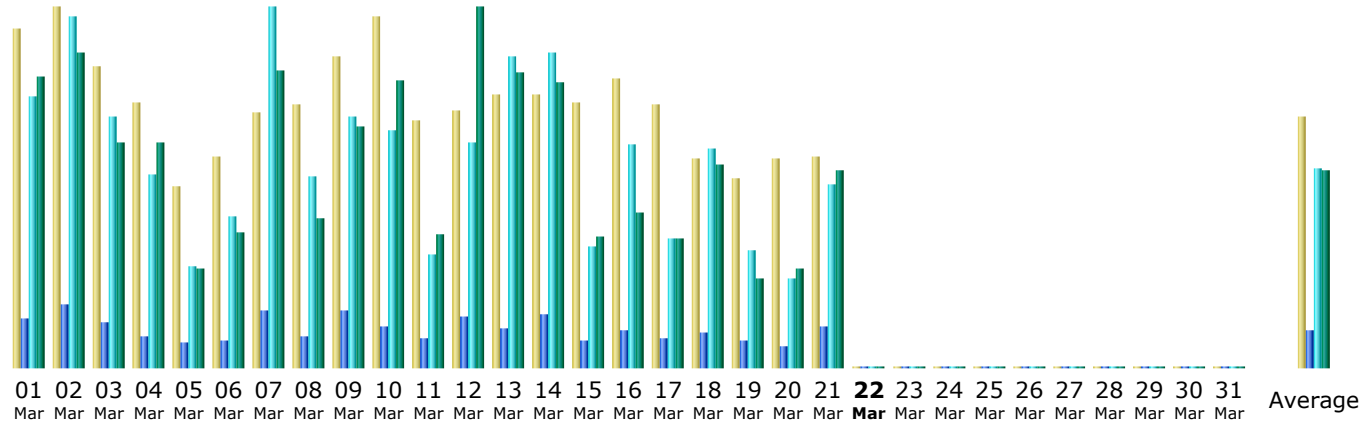

Jun 2011	0	0	0	0	0
Jul 2011	0	0	0	0	0
Aug 2011	0	0	0	0	0
Sep 2011	0	0	0	0	0
Oct 2011	0	0	0	0	0
Nov 2011	0	0	0	0	0
Dec 2011	0	0	0	0	0
Total	4490	8796	40681	183163	2.44 GB

Days of month

Day	Number of visits	Pages	Hits	Bandwidth
01 Mar 2011	125	555	3084	47.48 MB
02 Mar 2011	133	723	3984	51.25 MB
03 Mar 2011	111	504	2840	36.72 MB
04 Mar 2011	98	358	2189	36.71 MB
05 Mar 2011	67	285	1154	16.00 MB
06 Mar 2011	78	303	1714	22.04 MB
07 Mar 2011	94	654	4088	48.28 MB
08 Mar 2011	97	346	2165	24.38 MB
09 Mar 2011	115	654	2858	39.19 MB
10 Mar 2011	130	472	2684	46.78 MB
11 Mar 2011	91	322	1274	21.76 MB