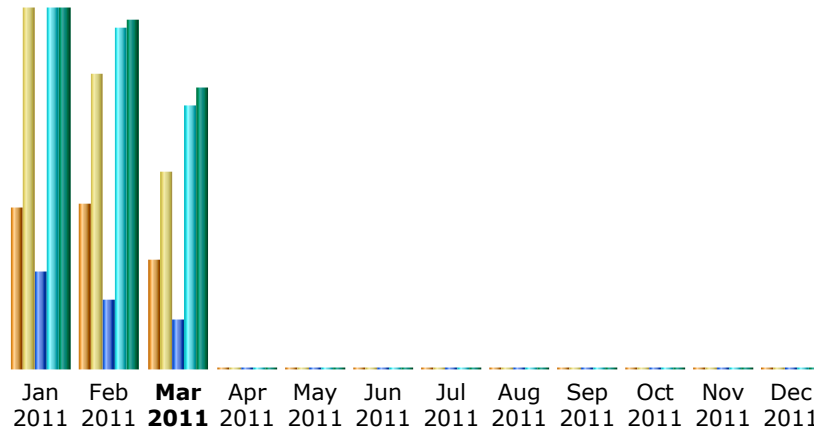

Last Update: 21 Mar 2011 - 20:06 [Update now](#)

Reported period: Mar 2011

Summary

Reported period	Month Mar 2011				
First visit	01 Mar 2011 - 00:07				
Last visit	21 Mar 2011 - 19:51				
	Unique visitors	Number of visits	Pages	Hits	Bandwidth
Viewed traffic *	1122	2040 (1.81 visits/visitor)	9265 (4.54 Pages/Visit)	49951 (24.48 Hits/Visit)	706.52 MB (354.64 KB/Visit)
Not viewed traffic *			19958	23811	420.63 MB

* Not viewed traffic includes traffic generated by robots, worms, or replies with special HTTP status codes.

Monthly history

Month	Unique visitors	Number of visits	Pages	Hits	Bandwidth
Jan 2011	1670	3714	18275	68349	907.88 MB
Feb 2011	1698	3042	13141	64863	881.70 MB
Mar 2011	1122	2040	9265	49951	706.52 MB
Apr 2011	0	0	0	0	0
May 2011	0	0	0	0	0